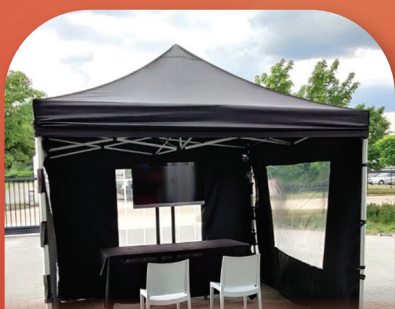

EZYROLLER

ARCHERY TAG PER
STUK

ARCHERY TAG / LASER
SHOOTING AIR BUNKER

PREMIUM RACE
SIMULATOR

RACE CHALLENGE

THE BUNGEE
TRAMPOLINE

FIFA GAME STAND

KRUIPTUNNEL
(2 STUKS)