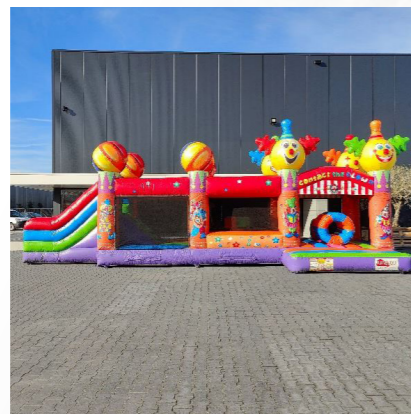

HINDERNISBANEN

**JUNGLE TOWN
 MET ZWEMBADJE**

JUNGLE JAY 8M

OCTOPUS 8M

SPORT 14M

GRAFFITI RUN 40M

JURASSIC PARK 15M

PRINCESS 8M